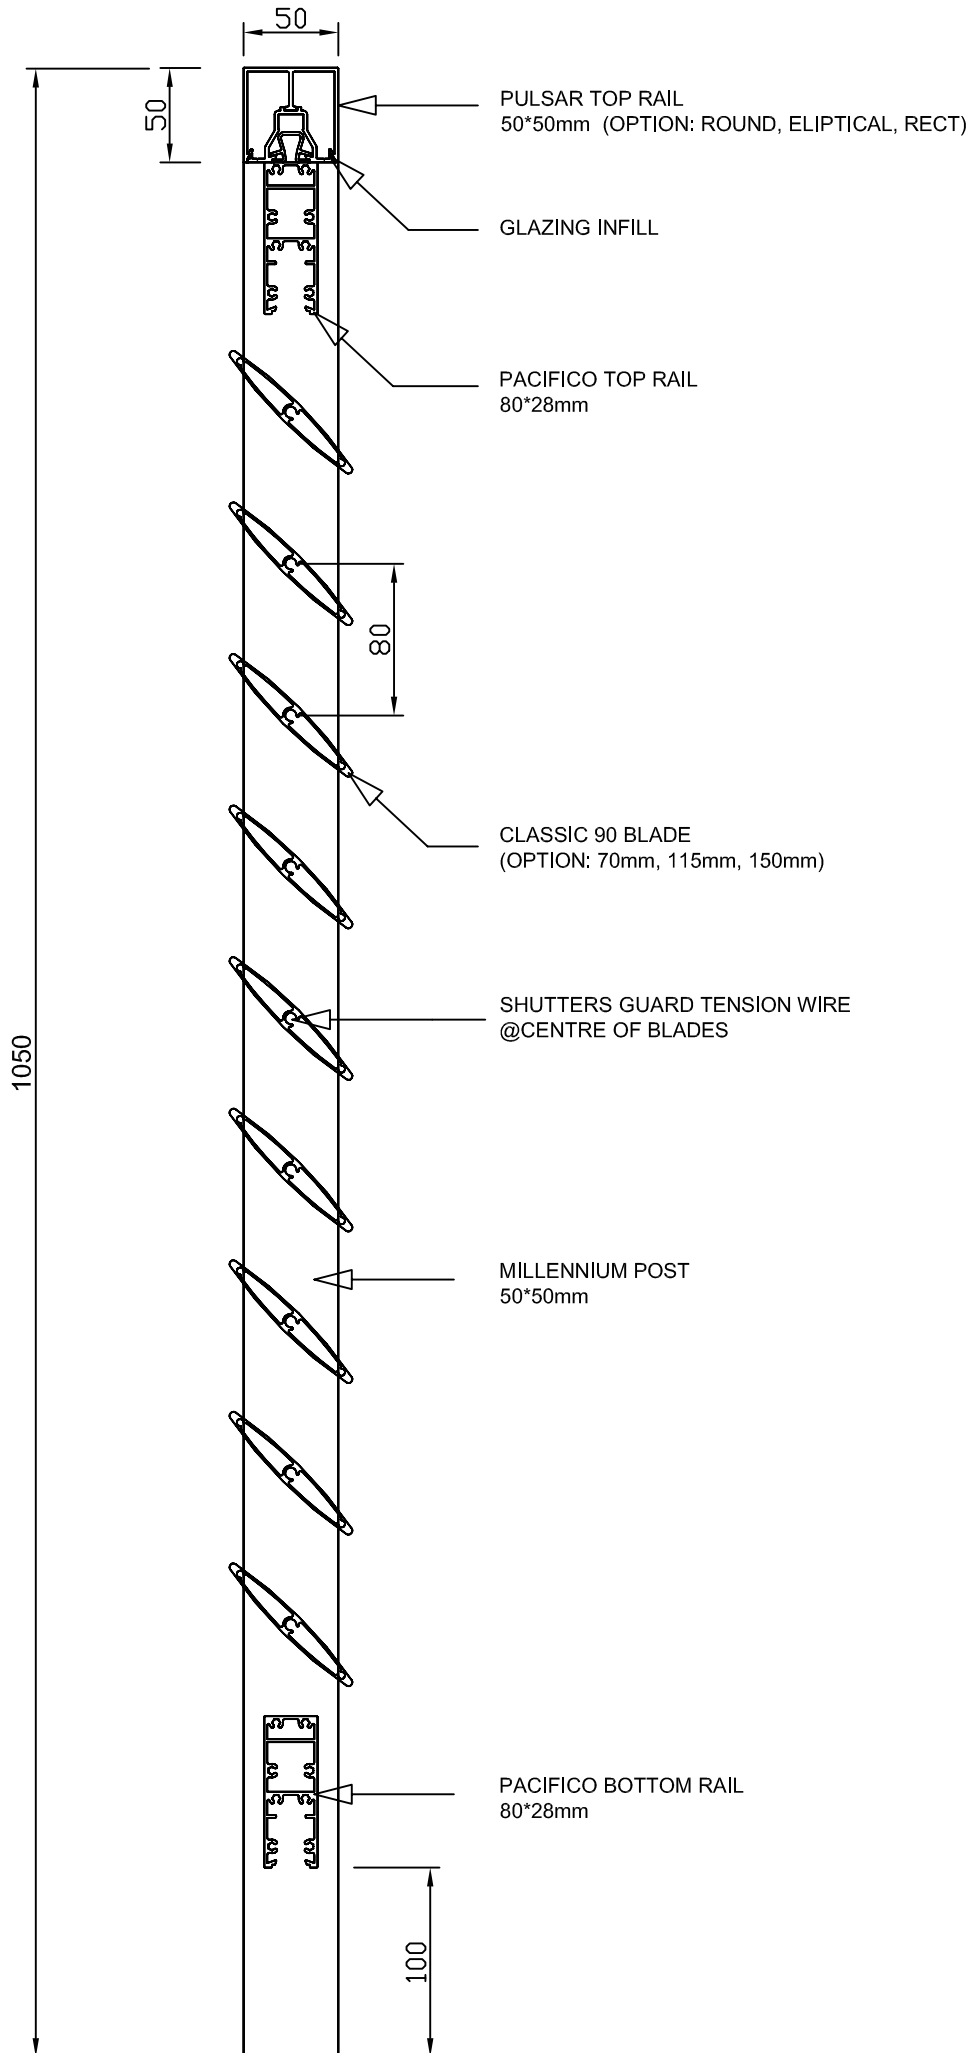

BALUSTRADE WITH PACIFICO SHUTTERS INFILL (ISOMETRIC VIEW)

Shutters R Us
589 Gardeners Road
Mascot NSW 2020
All rights reserved.

BALUSTRADE WITH PACIFICO SHUTTERS INFILL