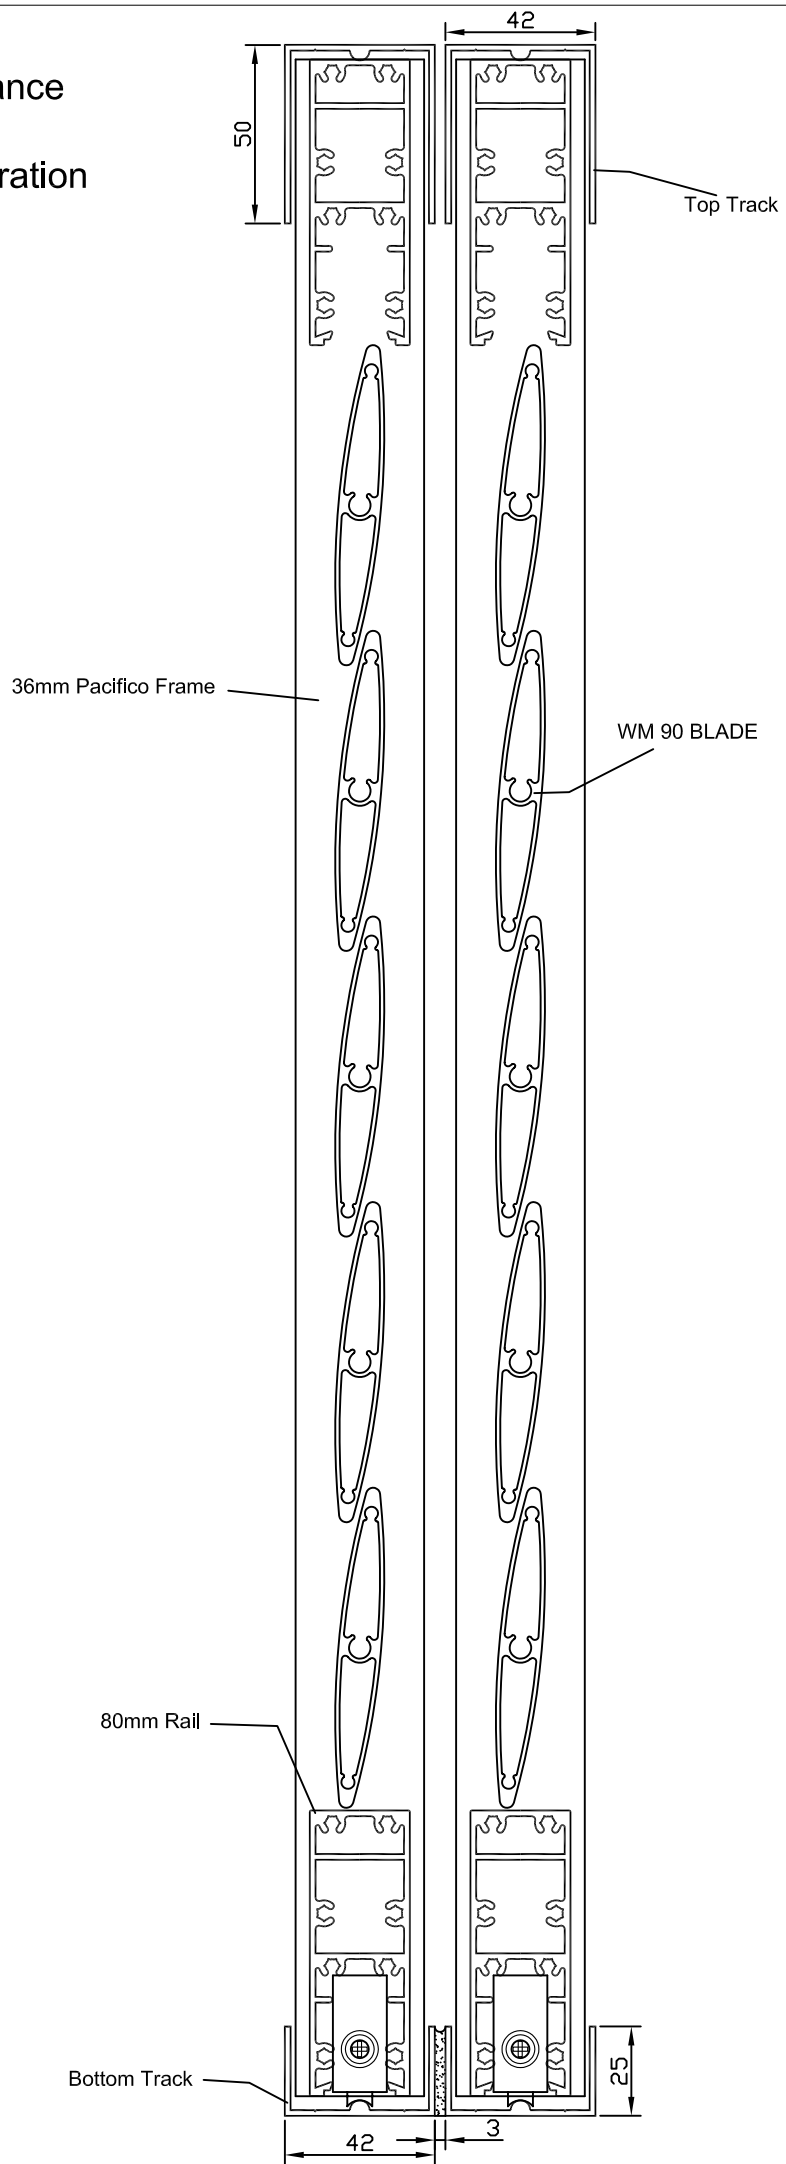

2 Tracks Clearance  
90mm Blades  
Closed Configuration

589 Gardeners Rd, Mascot  
NSW 2020 Australia  
Tel: (02) 9381 2800  
Fax: (02) 9317 2735  
All rights reserved  
Copyright 2005